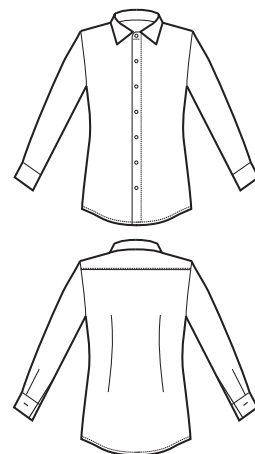

061510M
CAMICIA NEVADA UNISEX
SUPER DRY LIGHT
MEZZA MANICA
HALF SLEEVE
100% polyester
super dry light
85 gr/m²
S • M • L • XL • XXL
BIANCO

**SUPER DRY
LIGHT**

**IL TESSUTO LEGGERO
ANTIMACCHIA CHE RESPIRA
E FA SCIVOLARE I CAPELLI**
**THE LIGHT ANTISTAIN FABRIC
THAT BREATHES AND
THAT LETS HAIR SLIP AWAY**