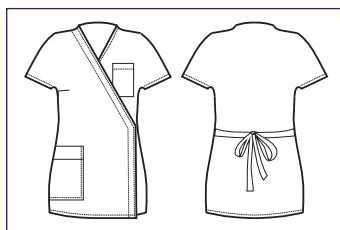

006011

KIMONO

65% polyester

35% cotton

125 gr/m²

M • XL

NERO