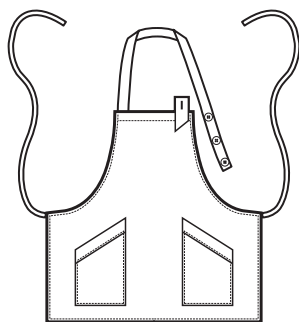

SUPER DRY

IL TESSUTO ANTIMACCHIA
CHE RESPIRA E FA
SCIVOLARE I CAPELLI

*THE ANTISTAIN FABRIC
THAT BREATHES AND
THAT LETS HAIR SLIP AWAY*

SHERRY
ONE SIZE

088244
SHERRY
SUPER DRY
100% polyester
130 gr/m²
ONE SIZE
NERO + LUREX GOLD