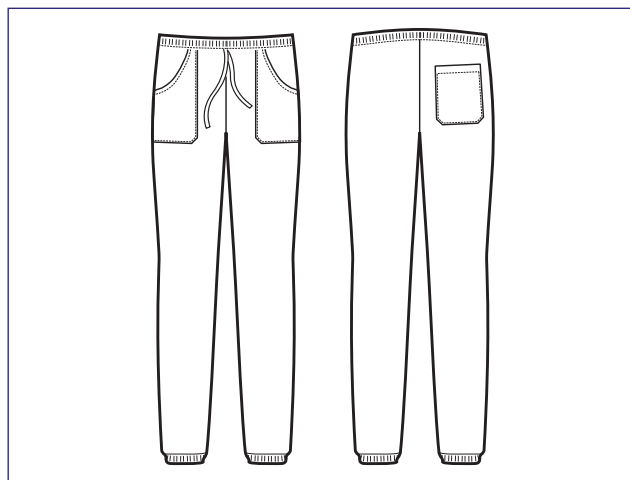

BOHÈME

**LO STRETCH
LAVA E INDOSSA
CHE RESPIRA**

**STRETCH FABRIC
WASH & WEAR
THAT BREATHES**

STRETCH