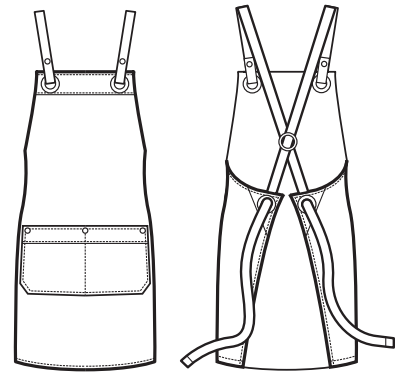

**088401S
OREGON
SHORT**
100% polyester
220 gr/m²
NERO

**088401
OREGON**
100% polyester
220 gr/m²
NERO

**112801
SNEAKER UNISEX
COMFORT**
(36 - 47)
MICROFIBRA
NERO

088801

MILFORD

100% polyester

220 gr/m²

NERO