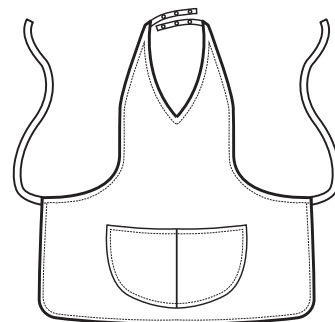

**090581
MAGIC
SUPER DRY**
100% polyester
130 gr/m²
ONE SIZE
NERO