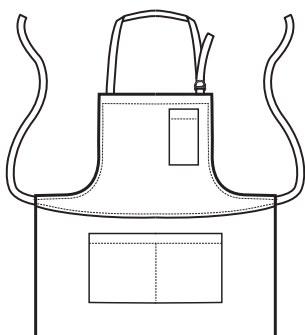

088242
SHERRY
SUPER DRY
100% polyester
130 gr/m²
ONE SIZE
NERO + LUREX SILVER

**PICCADILLY - MAGIC
ONE SIZE**

SUPER DRY

**IL TESSUTO ANTIMACCHIA CHE RESPIRA
E FA SCIVOLARE I CAPELLI**

**THE ANTISTAIN FABRIC THAT BREATHES
AND THAT LETS HAIR SLIP AWAY**