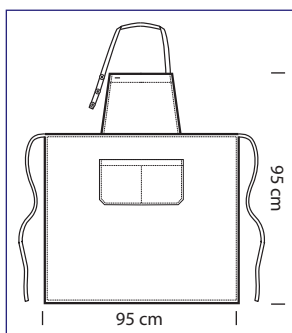

RODI COLOURS
cm 70 x 79 - ONE SIZE

087401
RODI
65% polyester
35% cotton
195 gr/m²
NERO

087403
RODI
65% polyester
35% cotton
195 gr/m²
BORDEAUX

087477
RODI
100% cotton
220 gr/m²
JEANS

087320
DAYTONA
65% polyester
35% cotton
195 gr/m²
cm 95 x 95
FISH