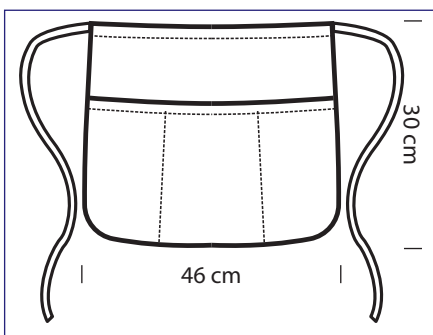

100% polyester - 220 gr/m² - ONE SIZE

086702
BLU

086706
BLU CINA

086786
FUXIA

086704
VERDONE

086710
PUB
100% polyester
220 gr/m²
TURCHESE

086711
COLORADO

086707
ROSSO