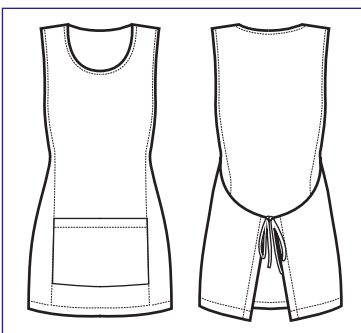

013216
PAPEETE
100% polyester
220 gr/m²
NATURAL

112816
SNEAKER
UNISEX
COMFORT
(36 - 47)
NATURAL

NATURAL

**013221
PAPEETE**
100% polyester
220 gr/m²
SMOKE

SMOKE

PAPEETE COLOURS
ONE SIZE

013023 PAPEETE

65% polyester • 35% cotton - 125 gr/m²
NERO + ROSA