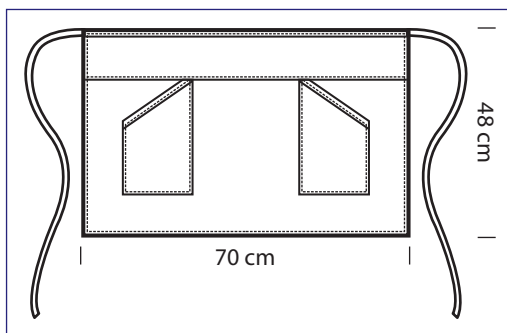

BALLANTYNE COLOURS

cm 70 x 48 - ONE SIZE