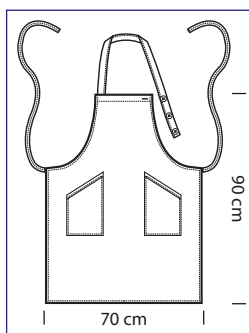

CHAMPAGNE UNISEX COLOURS

100% polyester - 220 gr/m² - ONE SIZE