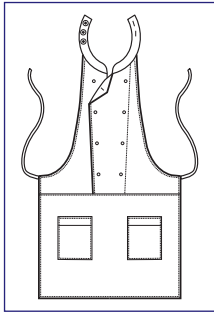

ASSUAN UNISEX COLOURS
ONE SIZE

037377
ASSUAN
100% cotton
220 gr/m²
JEANS