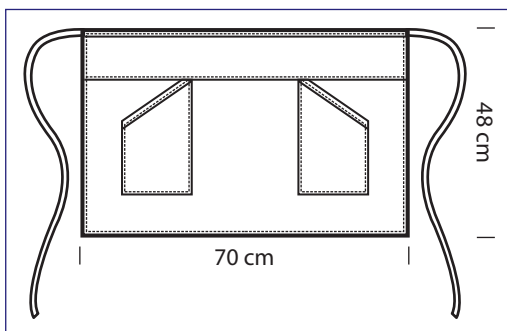

BALLANTYNE COLOURS

cm 70 x 48 - ONE SIZE