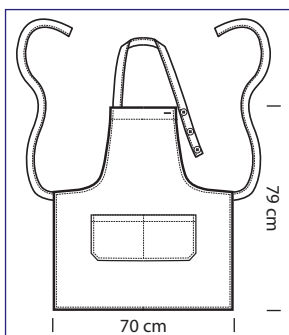

RODI COLOURS
cm 70 x 79 - ONE SIZE