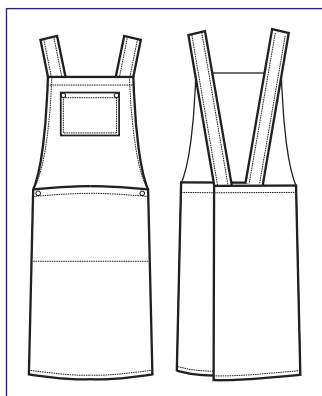

**010515
NAGANO**
100% polyester
190 gr/m²
CORDA

Tessuto / Fabric
CORDA

010500
NAGANO
100% cotton
210 gr/m²
BIANCO

**010501
NAGANO**
65% polyester
35% cotton
195 gr/m²
NERO

**112801
SNEAKER
UNISEX
COMFORT**
(36 - 47)
MICROFIBRA
NERO