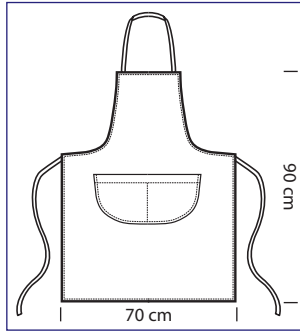

087092
65% polyester
35% cotton
195 gr/m²
MAORI 92