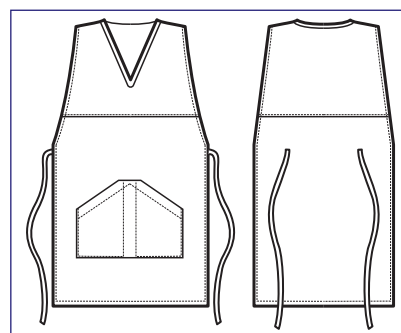

100% cotton - 185 gr/m²
BIANCO + CELESTE

010102 PONCHO A V

65% polyester • 35% cotton - 125 gr/m²
RIGA AZZURRA

010103 PONCHO A V

65% polyester • 35% cotton - 160 gr/m²
RIGA BORDEAUX

010100
PONCHO A V
65% polyester
35% cotton
195 gr/m²
BIANCO