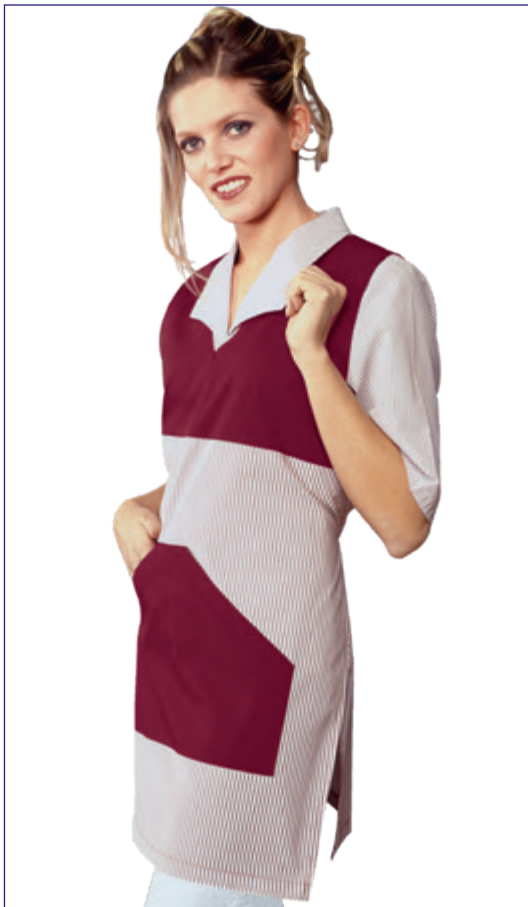

65% polyester • 35% cotton - 125 gr/m²
RIGA AZZURRA

010103 PONCHO A V