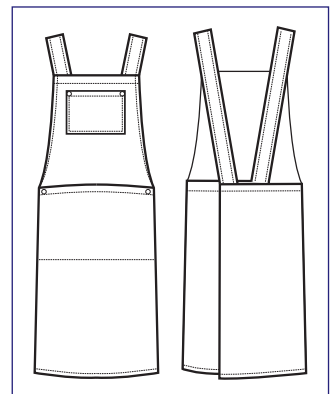

**010515
NAGANO**
100% polyester
190 gr/m²
CORDA

Tessuto / Fabric
CORDA

010500
NAGANO
100% cotton
210 gr/m²
BIANCO

**010501
NAGANO**
65% polyester
35% cotton
195 gr/m²
NERO

**112801
SNEAKER
UNISEX
COMFORT**
(36 - 47)
MICROFIBRA
NERO